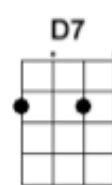

I'm So Lonesome I Could Cry

1949 by Hank Williams

G
Hear that lonesome whippoorwill;
G7
He sounds too blue to fly.
C G D7 G
The midnight train is whining low, I'm so lonesome I could cry.
G
I've never seen a night so long,
G7
when time goes crawling by.
C G
The moon just went behind a cloud
D7 G
to hide its face and cry.

G
Did you ever see a robin weep,
G7
When leaves began to die?
C G
That means he's lost the will to live,
D7 G
I'm so lonesome I could cry.

G
The silence of a falling star
G7
Lights up a purple sky.
C G
And as I wonder where you are
D7 G D7 G
I'm so lonesome I could cry. I'm so lonesome I could cry.

CHORDS USED IN THIS SONG: